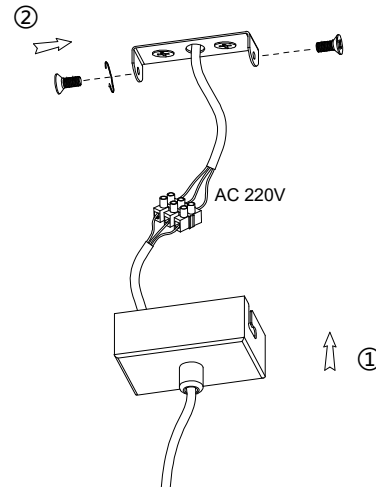

Product Name: LINELIO PENDANT ACCESSORY LONG

Cut out : Ø20mm

(1)

(2)

(3)

(4)

(5)

triac (ELV)dimmer

Model : AZ5674 AZ5675

(6)