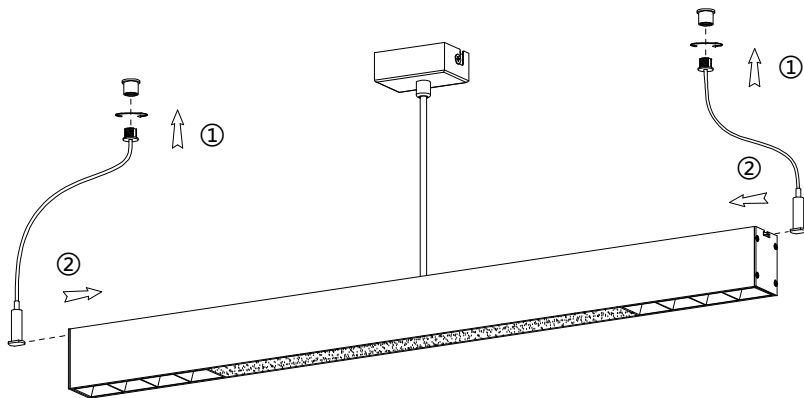

Product Name: LINELIO PENDANT ACCESSORY LONG

Cut out : Ø20mm

(1)

(2)

(3)

(4)

(5)

triac (ELV)dimmer