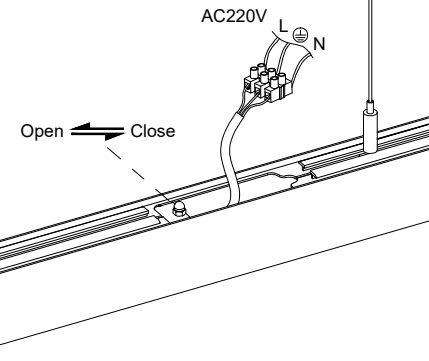

Product Name: LINELIO PENDANT ACCESSORY LONG

Cut out : Ø20mm

(1)

(2)

(3)

(4)

(5)

triac (ELV)dimmer

Model : AZ5674 AZ5675

(6)