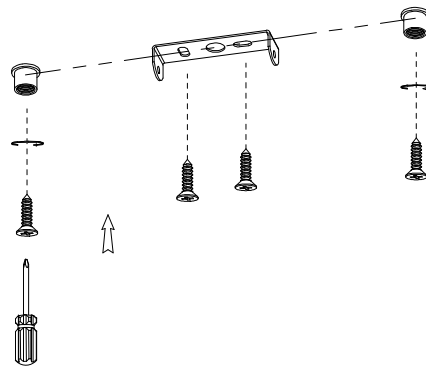

Product Name: LINELIO PENDANT ACCESSORY LONG

Cut out : Ø20mm

(1)

(2)

(3)

(4)

(5)

triac (ELV)dimmer

Model : AZ5674 AZ5675

(6)